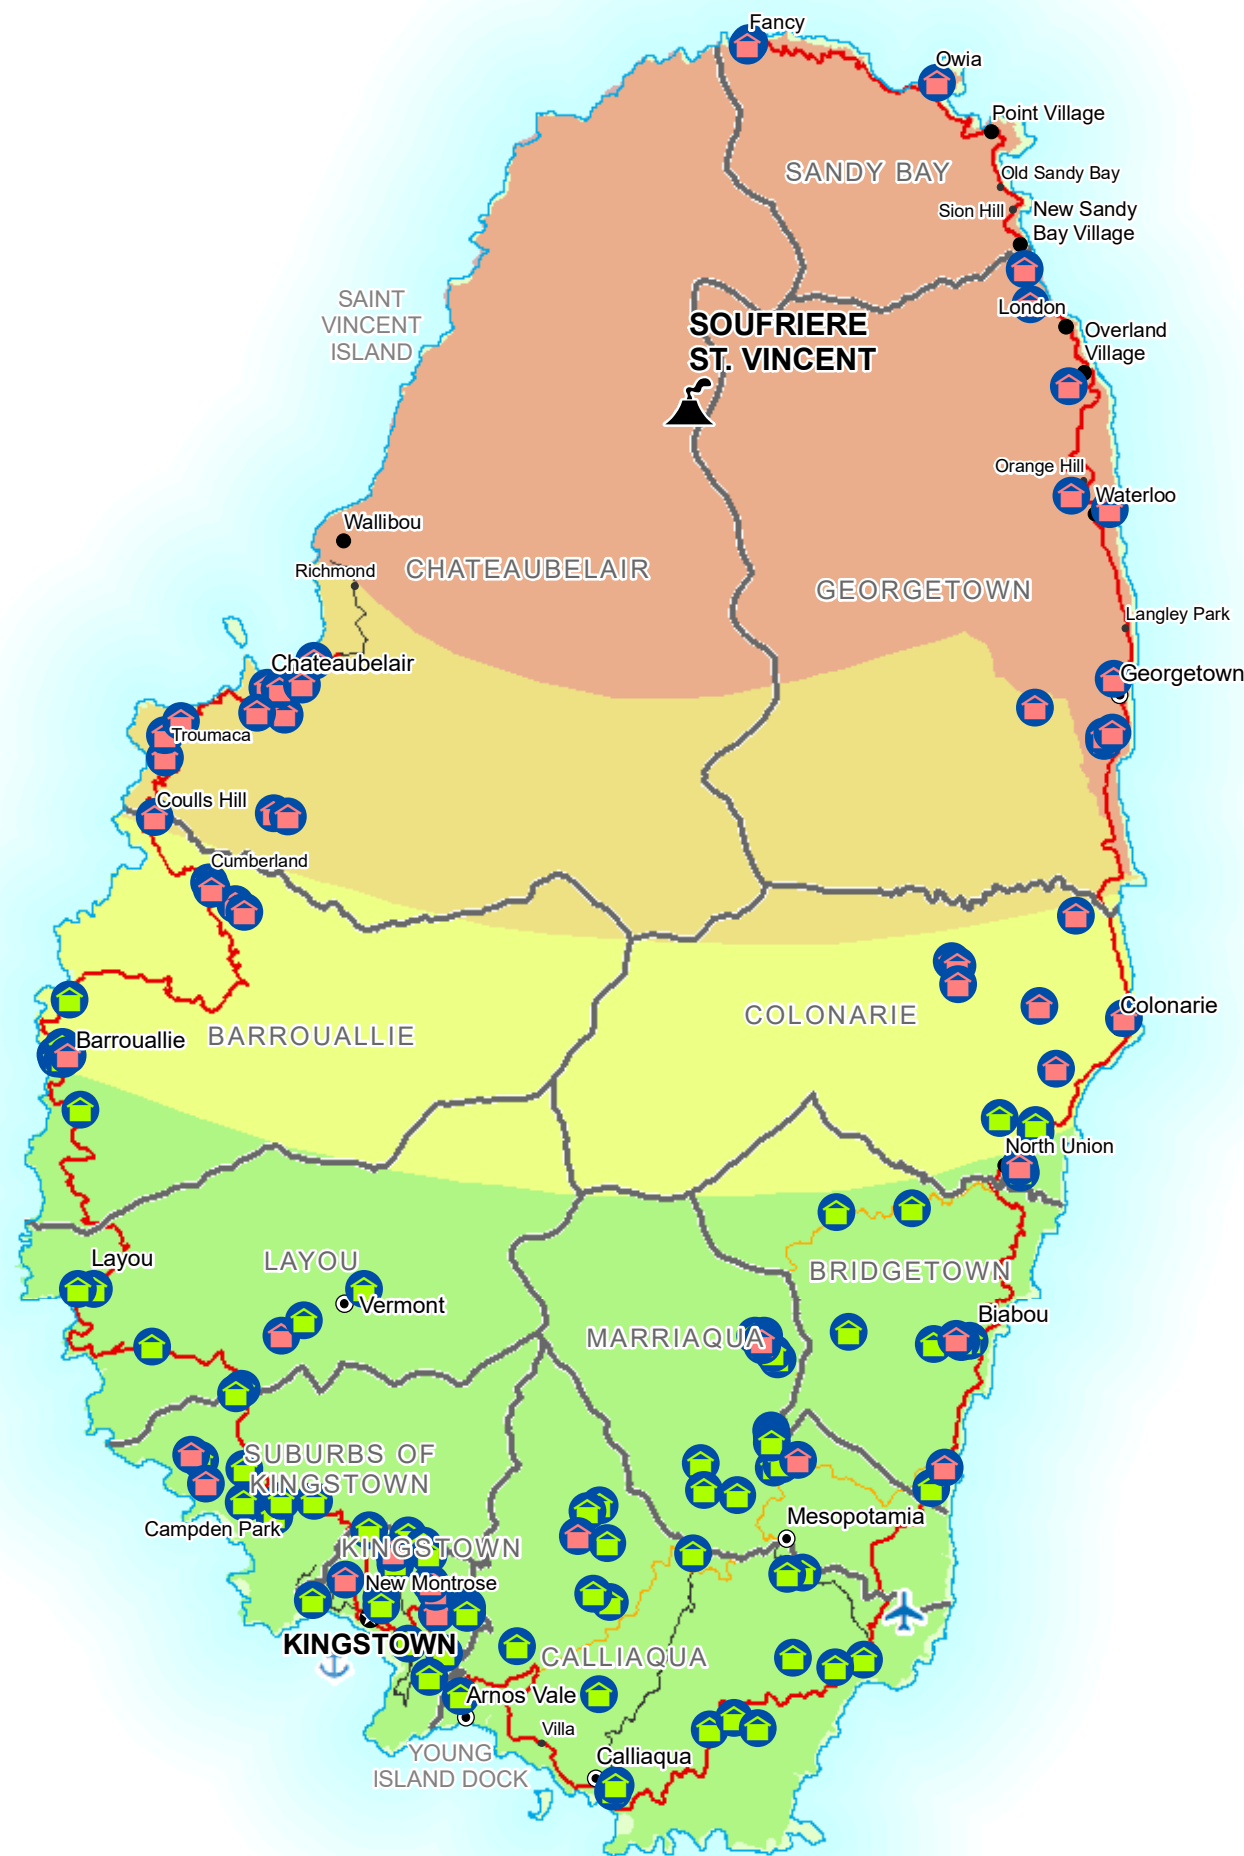

**Shelter Status**

- Opened
- Closed
- Volcano

**Hazard risk**

- Very high
- High
- Moderate
- Low

**Settlements**

- CAPITAL
- Town
- Village
- Hamlet

**Borders**

- ENUMERATION DISTRICTS

**Transport**

- Airport
- Seaport

**Roads**

- Primary
- Secondary
- Tertiary

**Data Sources**

NEMO, Physical Planning Unit, Statistical Office, CDEMA, OpenStreetMap

Map created by MapAction (17/04/2021)  
Supported by German Federal Foreign Office.