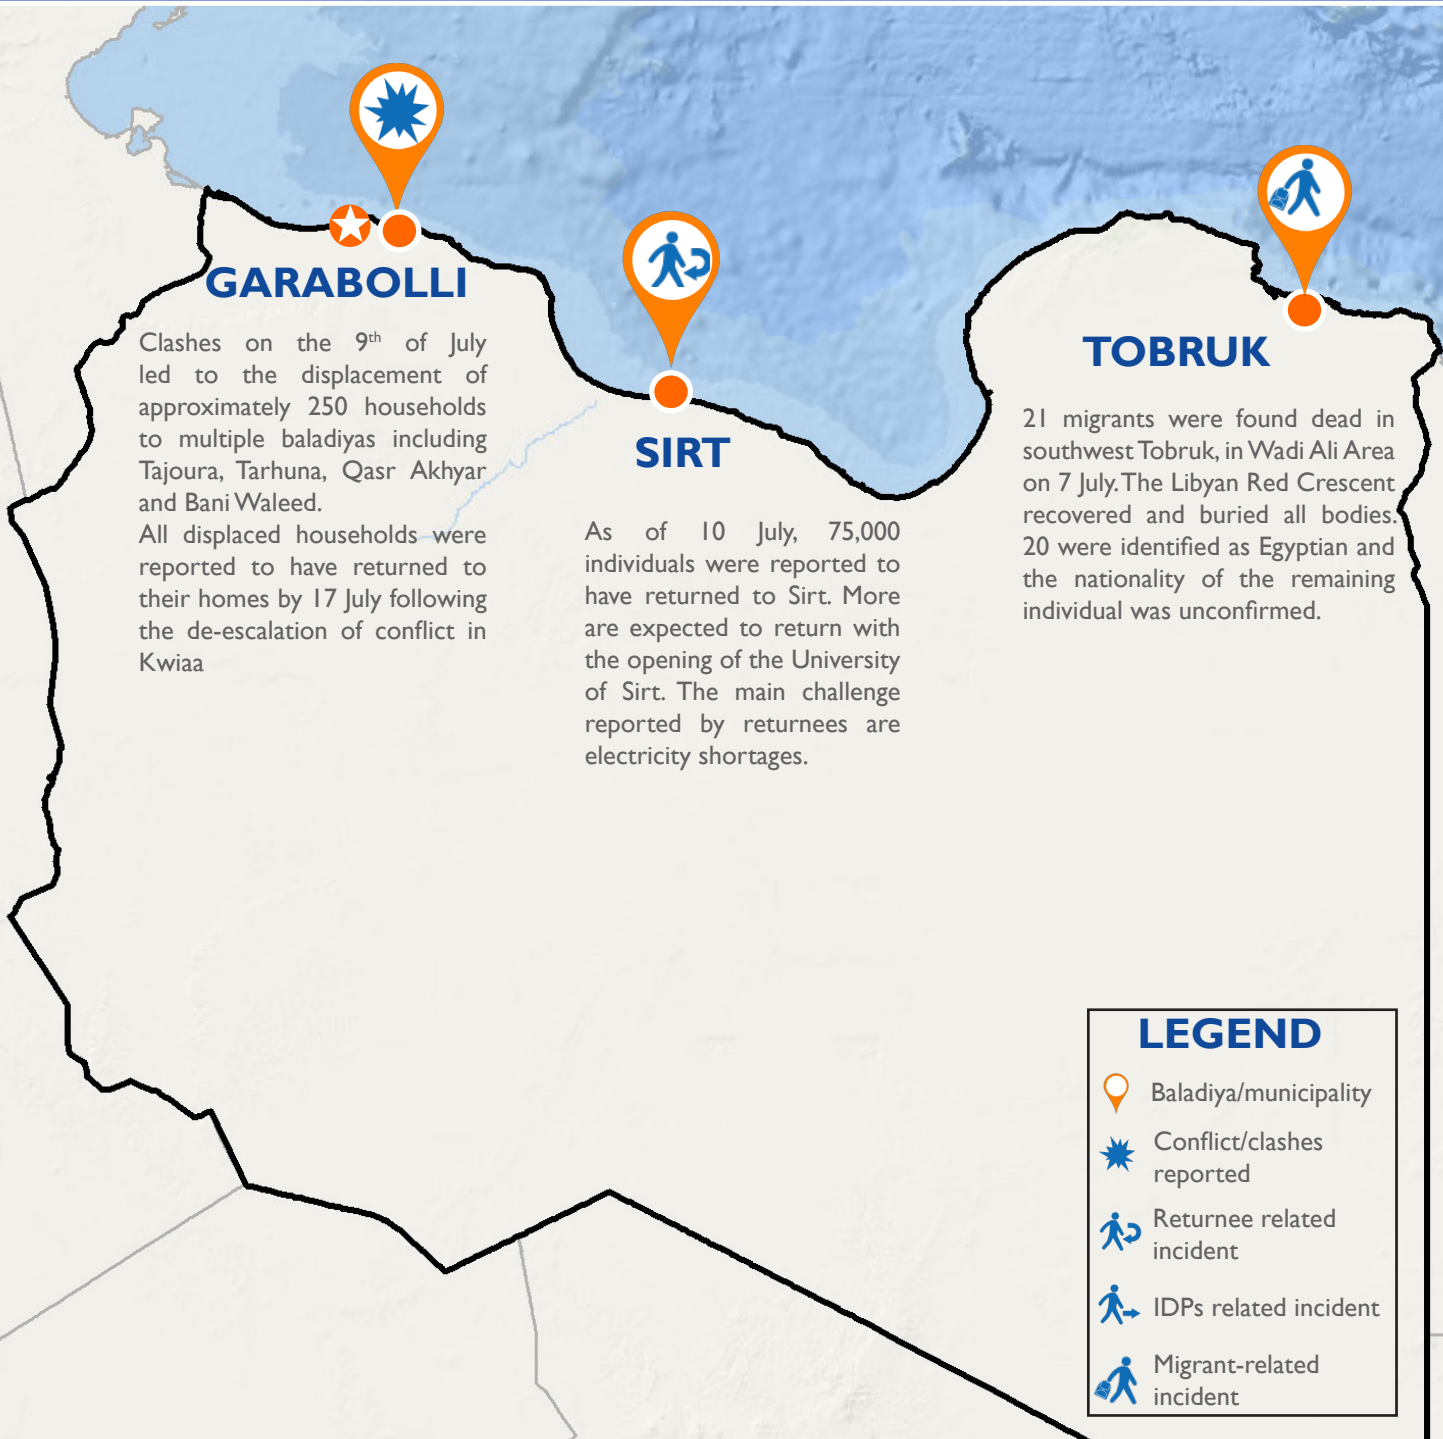

**DTM**

IOM • OIM

THE UN MIGRATION AGENCY

# DISPLACEMENT EVENT TRACKER - BIWEEKLY UPDATE

1 - 18 July 2017

**LEGEND**

- Baladiya/municipality
- Conflict/clashes reported
- Returnee related incident
- IDPs related incident
- Migrant-related incident

The Event Tracker is part of IOM Libya's Displacement Tracking Matrix (DTM) programme. DTM is a suite of tools that provide a comprehensive articulation of Libya's human mobility patterns. The Event Tracker is a biweekly tool collecting and triangulating information on the whole of Libya on any incidents related to IDPs, returnees and migrants, especially in regards to large population movements updates on border closures and new routes. For more information visit [www.globaldtm.info/libya](http://www.globaldtm.info/libya).

**Disclaimer:** DTM's Event Tracker is sourced through DTM staff and partners and is triangulated with data collected through DTM's Flow Monitoring and Mobility Tracking components. All data reported in the Event Tracker is considered as reported and is validated in all final reports published by Flow Monitoring and Mobility Tracking.